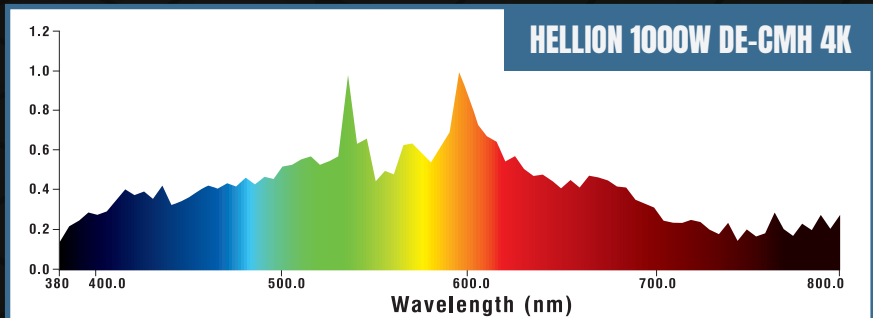

# BEST OF BOTH

UNIVERSAL BALLAST

RUNS **1000W**

**DE-HPS OR DE-CMH**

**NEW!**

**1000W  
DE-CMH  
4K**

# MIX SPECTRUMS FOR BIGGER YIELDS AND HIGHER QUALITY

**CONTINUOUS UV, PAR, AND FAR RED OUTPUT**

Blue-rich spectrum enhanced with continuous UV-A and far-red to drive the production of terpenes and essential oils.