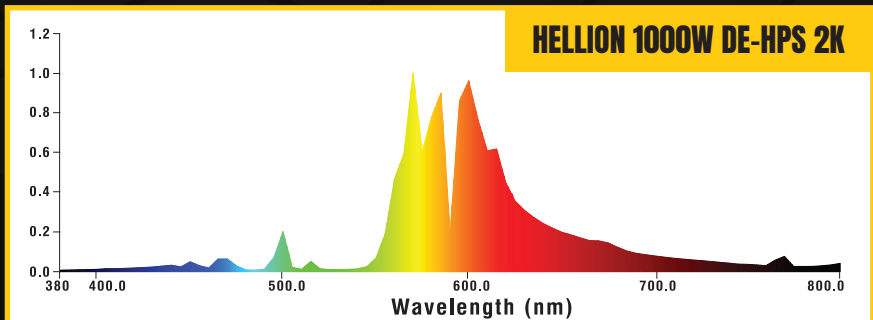

Orange / red dominant spectrum drives incredible levels of biomass. Complement with 1000W DE-CMH for the ideal indoor mixed spectrum.

PPF 2100 $\mu\text{mol/s}$