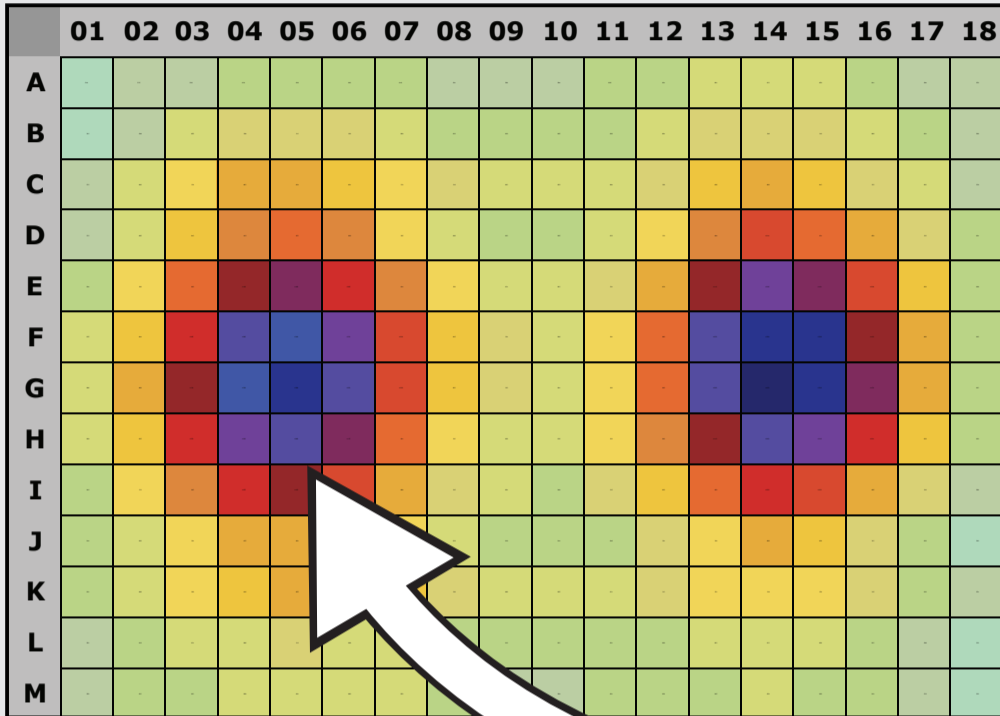

THE SUPER SPREADER TEST!

ADJUST-A-WINGS 600 / 750W HELLION DE-HPS ILLUMINATION KIT

PPFD TESTING: TWO-LIGHT GRID / 2m x 1.5m AREA

POSITION: WIDE
DISTANCE FROM CANOPY: 45cm
POWER: 750W

NO SUPER SPREADER

WITH SUPER SPREADER

SUPER SPREADERS DIFFUSE LIGHT & HEAT FOR HEALTHIER PLANTS & MORE EVEN GROWTH

**45cm
750W**

POSITION: WIDE
DISTANCE FROM CANOPY: 60cm
POWER: 750W

NO SUPER SPREADER

WITH SUPER SPREADER

NO SUPER SPREADER

SUPER SPREADER

**60cm
750W**