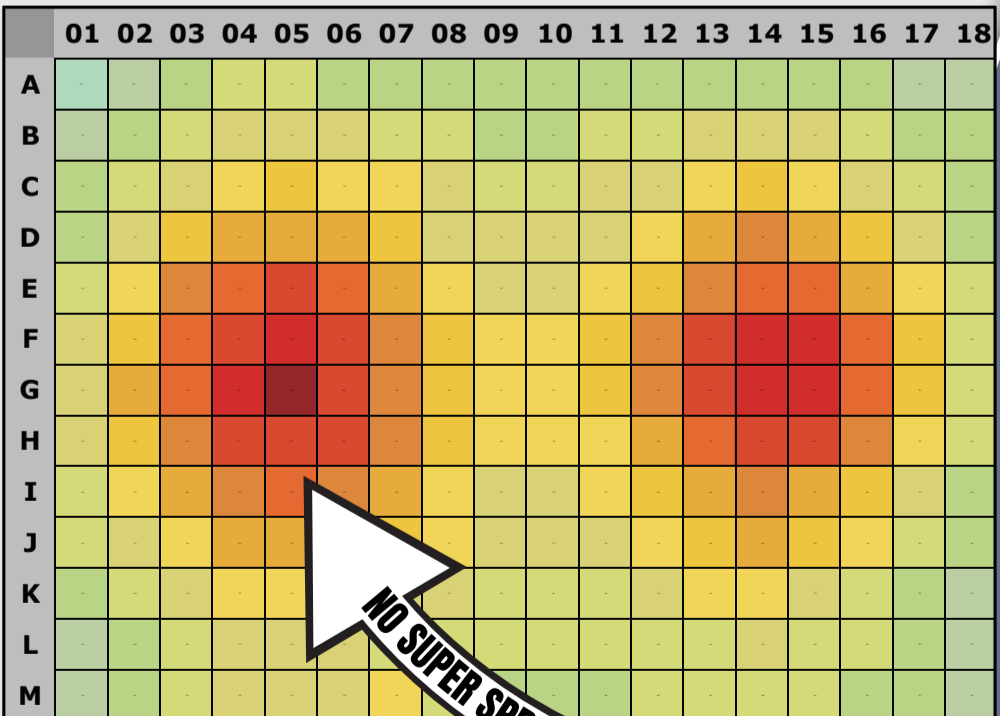

THE SUPER SPREADER TEST!

ADJUST-A-WINGS 600 / 750W HELLION DE-HPS ILLUMINATION KIT

PPFD TESTING: TWO-LIGHT GRID / 2m x 1.5m AREA

POSITION: WIDE
DISTANCE FROM CANOPY: 45cm
POWER: 750W

NO SUPER SPREADER

WITH SUPER SPREADER

SUPER SPREADERS DIFFUSE LIGHT & HEAT FOR HEALTHIER PLANTS & MORE EVEN GROWTH

**45cm
750W**

POSITION: WIDE
DISTANCE FROM CANOPY: 60cm
POWER: 750W

NO SUPER SPREADER

WITH SUPER SPREADER

NO SUPER SPREADER

SUPER SPREADER

**60cm
750W**