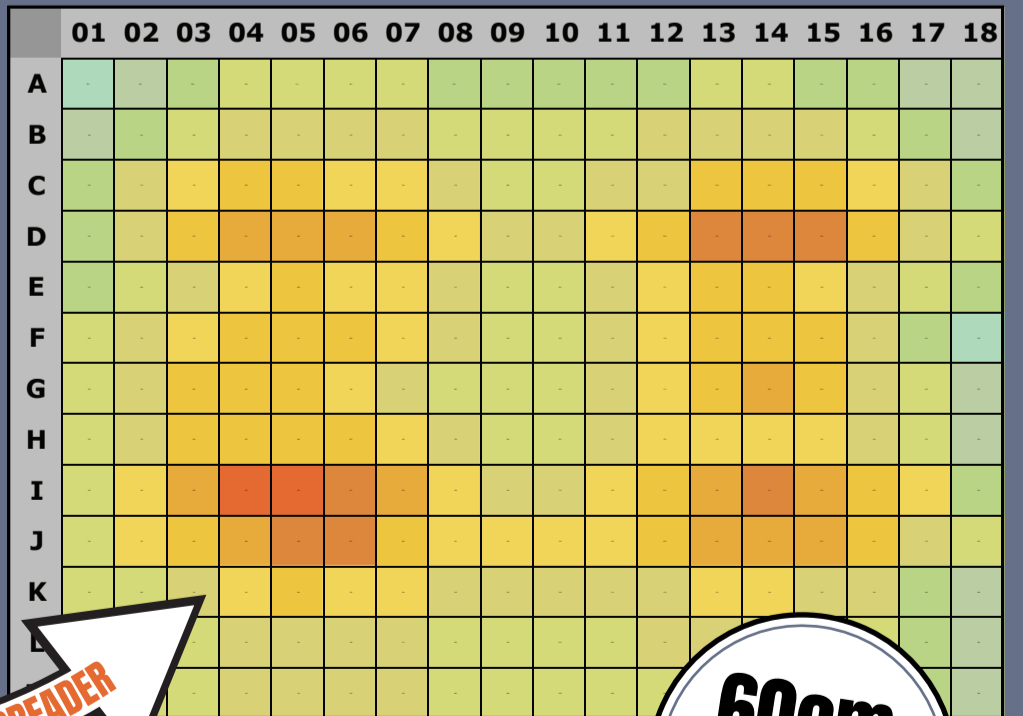

THE SUPER SPREADER TEST!

ADJUST-A-WINGS 600 / 750W HELLION DE-HPS ILLUMINATION KIT

PPFD TESTING: TWO-LIGHT GRID / 2m x 1.5m AREA

POSITION: WIDE
DISTANCE FROM CANOPY: 45cm
POWER: 750W

NO SUPER SPREADER

WITH SUPER SPREADER

SUPER SPREADERS DIFFUSE LIGHT & HEAT FOR HEALTHIER PLANTS & MORE EVEN GROWTH

**45cm
750W**

POSITION: WIDE
DISTANCE FROM CANOPY: 60cm
POWER: 750W

NO SUPER SPREADER

WITH SUPER SPREADER

NO SUPER SPREADER

SUPER SPREADER