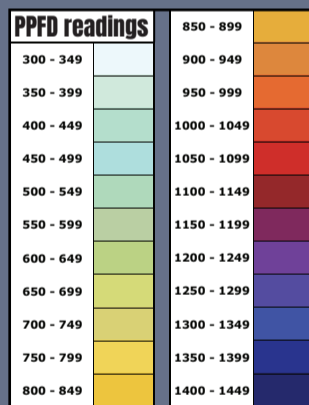

THE SUPER SPREADER TEST!

ADJUST-A-WINGS 600 / 750W HELLION DE-HPS ILLUMINATION KIT

PPFD TESTING: TWO-LIGHT GRID / 2m x 1.5m AREA

POSITION: WIDE
DISTANCE FROM CANOPY: 45cm
POWER: 750W

NO SUPER SPREADER

WITH SUPER SPREADER

SUPER SPREADERS DIFFUSE LIGHT & HEAT FOR HEALTHIER PLANTS & MORE EVEN GROWTH

**45cm
750W**

POSITION: WIDE
DISTANCE FROM CANOPY: 60cm
POWER: 750W

NO SUPER SPREADER

WITH SUPER SPREADER

NO SUPER SPREADER

SUPER SPREADER

**60cm
750W**