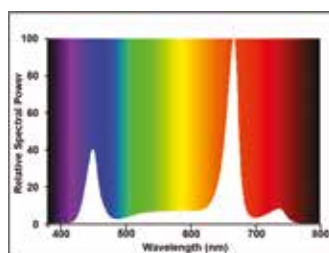

The Gro-Lux® LED Linear modules can be used on their own, in isolation or fixed to the Gro-Lux® LED Linear frames for a maximum output on top lighting installations.

Product information

Code	Description	Voltage (V)	Module Wattage (W)	Power Factor (λ)	Frequency Output (Hz)	Output Current (mA)	Beam Angle (°)	Photosynthetic Flux (plm)	Photosynthetic Photon Flux - PPF (μmol/s)	Photosynthetic Efficacy (μmol/J)	Ingress Protection Rating	Average Life (hrs) At Ta 25°C	Packing Qty
Gro-Lux® LED Linear													
0020913	Gro-Lux® LED Linear Vegetative R85%	42	59	1.0	DC	1400	120	34,000	180	3.06	IP66	50,000	1
0020914	Gro-Lux® LED Linear Universal	47	66	1.0	DC	1400	120	27,000	150	2.28	IP66	50,000	1
0020915	Gro-Lux® LED Linear Vegetative R85%	42	59	1.0	DC	1400	120	34,000	180	3.06	IP66	50,000	6
0020916	Gro-Lux® LED Linear Universal	47	66	1.0	DC	1400	120	27,000	150	2.28	IP66	50,000	6

Code	Description	LED driver	Number of modules (not included)
Gro-Lux® LED Frames			
0020909	Gro-Lux® LED Linear Frame 4x	Included	4
0020910	Gro-Lux® LED Linear Frame 6x	Included	6

Comments

Vegetative spectrum Narrow spectrum Red/Blue (85%/15%). Optimised for maximum efficacy vegetative growth, only for supplementary lighting with natural sunlight.

Universal spectrum Wide Spectrum Red/Blue/White/Far Red. A Universal light source for all stages of plant growth, optimised for applications without natural sunlight.

Spectral Data

Gro-Lux® LED Linear Vegetative