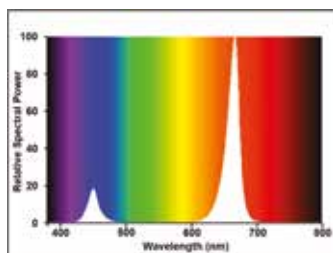

The Gro-Lux® LED Linear modules can be used on their own, in isolation or fixed to the Gro-Lux® LED Linear frames for a maximum output on top lighting installations.

Product information

Code	Description	Voltage (V)	Module Wattage (W)	Power Factor (λ)	Frequency Output (Hz)	Output Current (mA)	Beam Angle (°)	Photosynthetic Flux (plm)	Photosynthetic Photon Flux - PPF (μmol/s)	Photosynthetic Efficacy (μmol/J)	Ingress Protection Rating	Average Life (hrs) At Ta 25°C	Packing Qty
Gro-Lux® LED Linear													
0020913	Gro-Lux® LED Linear Vegetative R85%	42	59	1.0	DC	1400	120	34,000	180	3.06	IP66	50,000	1
0020914	Gro-Lux® LED Linear Universal	47	66	1.0	DC	1400	120	27,000	150	2.28	IP66	50,000	1
0020915	Gro-Lux® LED Linear Vegetative R85%	42	59	1.0	DC	1400	120	34,000	180	3.06	IP66	50,000	6
0020916	Gro-Lux® LED Linear Universal	47	66	1.0	DC	1400	120	27,000	150	2.28	IP66	50,000	6

Code	Description	LED driver	Number of modules (not included)
Gro-Lux® LED Frames			
0020909	Gro-Lux® LED Linear Frame 4x	Included	4
0020910	Gro-Lux® LED Linear Frame 6x	Included	6

Comments

Vegetative spectrum Narrow spectrum Red/Blue (85%/15%). Optimised for maximum efficacy vegetative growth, only for supplementary lighting with natural sunlight.

Universal spectrum Wide Spectrum Red/Blue/White/Far Red. A Universal light source for all stages of plant growth, optimised for applications without natural sunlight.

Spectral Data

Gro-Lux® LED Linear Vegetative