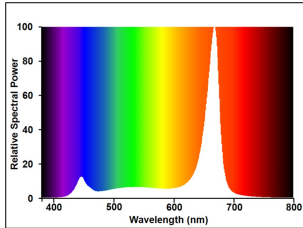

Gro-Lux LED E27

GRO-LUX LED E27 VEGETATIVE
0020965

Product features

- Gro-Lux® LED grow lamps for photoperiodic horticulture applications • E27 base • 17W/120-240V • IP44 rated • Two main spectrum and high PPF efficacy up to 2.3 mol/J • Life time 25,000Hrs L70B50.

NOTES

undefined

PRODUCT OVERVIEW

IPC Code	0020965
Product name	GRO-LUX LED E27 VEGETATIVE
Technology	LED
Watt (Rated) (W)	17
Type	R125
Cap/Base	E27
Fixture rating	Open
General application	Logistics & Industry, Residential & Consumer
Certifications	00
ETIM Class	EC001959
Luminous flux (lm)	1100
Colour temperature (K)	2400
Light colour	Grolux
CRI (Ra)	60
Beam Angle (°)	115
Wattage (W)	17
Product Voltage (V)	230
Average life (Nominal) (h)	25000
IP rating	IP44
Product EAN number	5410288209654

PHOTOMETRY

Gro-Lux LED E27 *GRO-LUX LED E27 VEGETATIVE* 0020965

TECHNICAL DRAWINGS