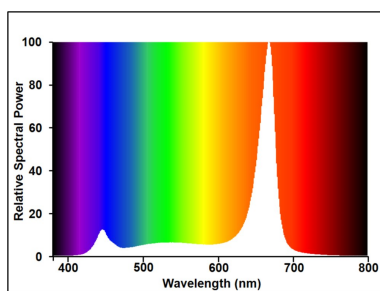

Gro-Lux LED E27

GRO-LUX LED E27 VEGETATIVE
0020965

Safety data

Special purpose lamp	Yes
Intended purpose	Horticulture, Vegetative, Photoperiodic lighting
Suitable for household illumination	No
Safety message	Not suitable for household

PHOTOMETRY

TECHNICAL DRAWINGS