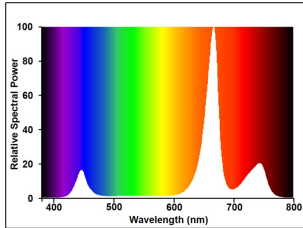

Gro-Lux LED E27 GRO-LUX LED E27 FLOWERING 0020966