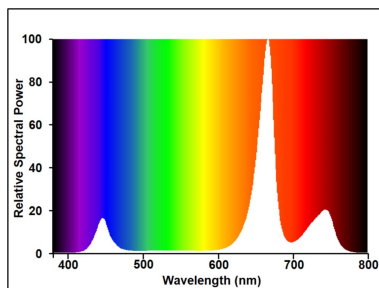

Gro-Lux LED E27

GRO-LUX LED E27 FLOWERING
0020966

Safety data

Special purpose lamp	Yes
Intended purpose	Horticulture, Flowering, Photoperiodic lighting
Suitable for household illumination	No
Safety message	Not suitable for household

PHOTOMETRY

TECHNICAL DRAWINGS