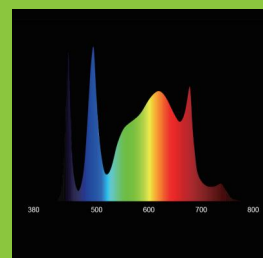

### HB480G

PPF 1395  $\mu\text{mol/s}$

\*BPF 1465  $\mu\text{mol/s}$

HB450S

HB450P

HB480G VEG

HB480G VEG+BLOOM HB480G VEG+BLOOM+UV

\*BPF (Bioactive Photon Flux/280 -800nm) includes PAR + UV/Near-Blue + Far-Red/IR.