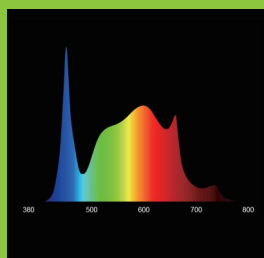

### HB450P

PPF 1330  $\mu\text{mol/s}$

\*BPF 1350  $\mu\text{mol/s}$

### HB480G

PPF 1395  $\mu\text{mol/s}$

\*BPF 1465  $\mu\text{mol/s}$

HB450S

HB450P

HB480G VEG

HB480G VEG+BLOOM HB480G VEG+BLOOM+UV

\*BPF (Bioactive Photon Flux/280 -800nm) includes PAR + UV/Near-Blue + Far-Red/IR.