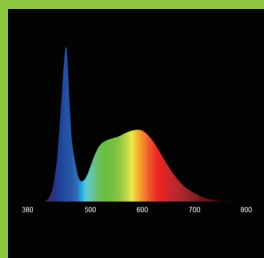

### HB480G

PPF 1395  $\mu\text{mol/s}$

\*BPF 1465  $\mu\text{mol/s}$

HB450S

HB450P

HB480G VEG

HB480G VEG+BLOOM HB480G VEG+BLOOM+UV

\*BPF (Bioactive Photon Flux/280 -800nm) includes PAR + UV/Near-Blue + Far-Red/IR.