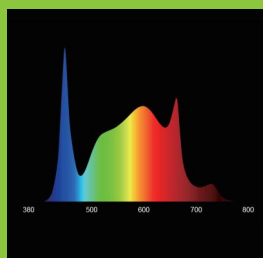

### HB480G

PPF 1395  $\mu\text{mol/s}$

\*BPF 1465  $\mu\text{mol/s}$

HB450S

HB450P

HB480G VEG

HB480G VEG+BLOOM HB480G VEG+BLOOM+UV

\*BPF (Bioactive Photon Flux/280 -800nm) includes PAR + UV/Near-Blue + Far-Red/IR.