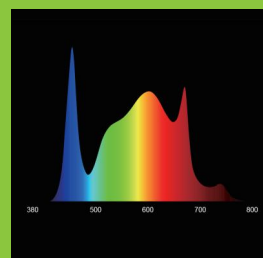

### HB480G

PPF 1395  $\mu\text{mol/s}$

\*BPF 1465  $\mu\text{mol/s}$

HB450S

HB450P

HB480G VEG

HB480G VEG+BLOOM HB480G VEG+BLOOM+UV

\*BPF (Bioactive Photon Flux/280 -800nm) includes PAR + UV/Near-Blue + Far-Red/IR.